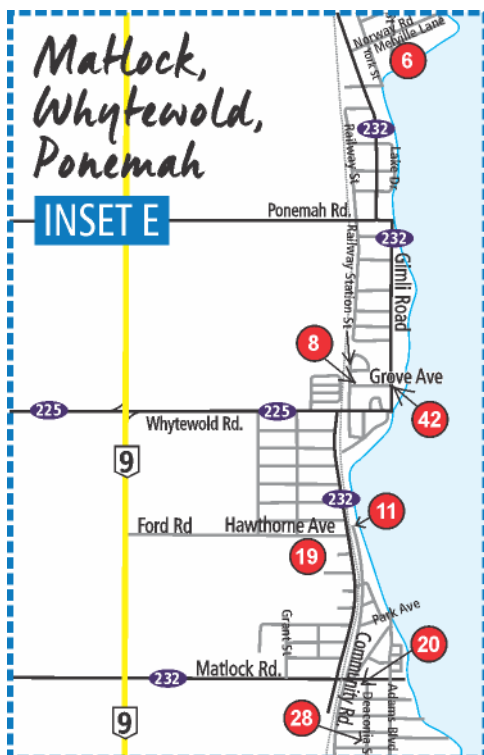

Matlock, Whytewold, Ponemah

- **6** Amanda Onchulenko
  Painting / Textile Arts
  13 Melville Lane, Ponemah
- **8** Rosemary Miguez
  Painting
  21 Grove Ave, Whytewold
- **11** CJ Tennant
  Gemstone Jewellery
  185 Community Rd, Matlock
- **19** Milli Flaig-Hooper
  Paper Arts
  28 Hawthorne Ave, Matlock
- **20** Michael Long
  Photography
  24 Matlock Rd, Matlock
- **28** Glenda Knoll
  Painting, Sculpture
  24 Deaconia St, Matlock
- **42** Stephanie Sutton
  Photography
  42 Gimli Rd, Whytewold